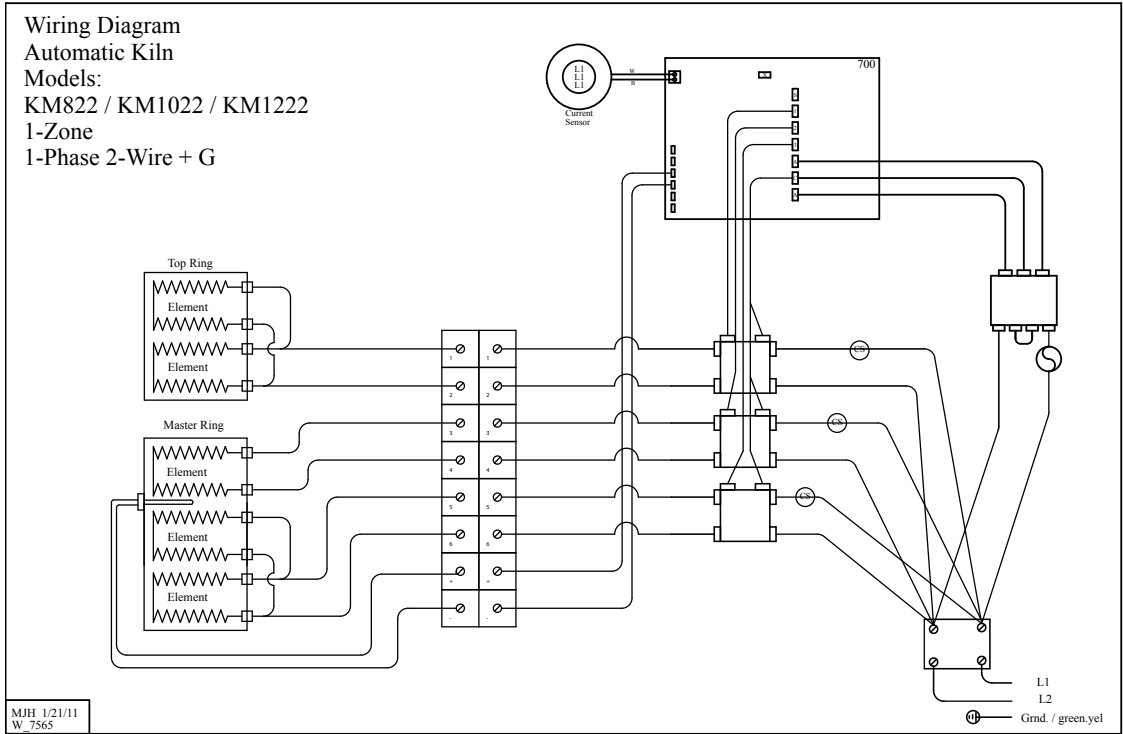

KM822 KM1022 KM1222

Wiring Diagrams

1 Phase

Wiring Diagram
Automatic Kiln
Models:
KM822 / KM1022 / KM1222
1-Zone
1-Phase 2-Wire + G

3 Phase

Wiring Diagram
Automatic Kiln
Models:
KM822 / KM1022 / KM1222
1-Zone
3-Phase 3-Wire + G